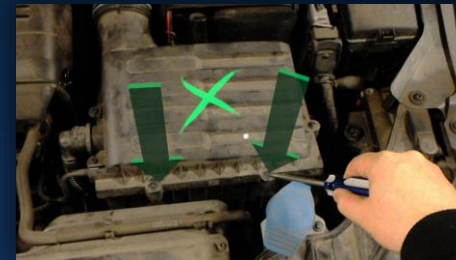

# Productivity Solution for Remote Assist: JTRA

1. Free field engineer's hands.

2. Accurate spatial annotations.

3. Cross-platform support.

4. Rich content formats.

JTRA uses AR/MR technology to help remote experts support field engineers more efficiently. A remote expert can transfer images, documents and 3D models to field engineer's headset. Meanwhile, the remote expert can also mark spatial annotations which appear directly at the target locations. **This solution makes the remote support scenario much more efficient than ever.**