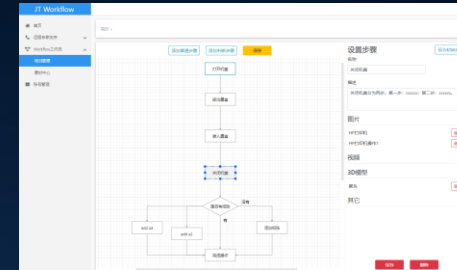

# Productivity Solution for Remote Assist: JTRA

1. Free field engineer's hands.

2. Accurate spatial annotations.

3. Cross-platform support.

4. Rich content formats.

JTRA uses AR/MR technology to help remote experts support field engineers more efficiently. A remote expert can transfer images, documents and 3D models to field engineer's headset. Meanwhile, the remote expert can also mark spatial annotations which appear directly at the target locations. **This solution makes the remote support scenario much more efficient than ever.**

# Productivity Solution for Training: JTWorkflow

JTWorkflow brings holographic step-by-step instructions to the field workers. All the operation details can be displayed directly on the target object. It makes a complicated operation training very simple, so that every trainee can go through the steps without trainer's involvement. **This solution improves the training efficiency and operation accuracy. It also reduces the demands for trainers.**