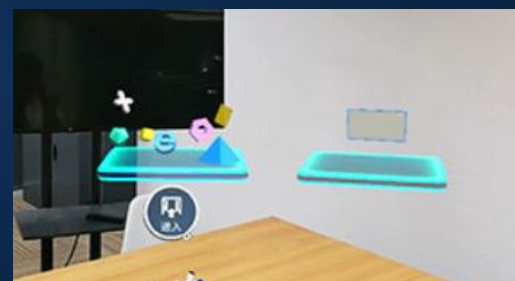

3. Select a meeting room.