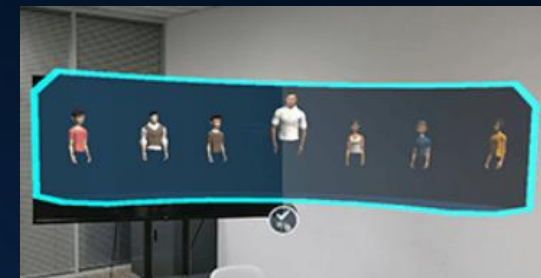

2. Choose your outfit.