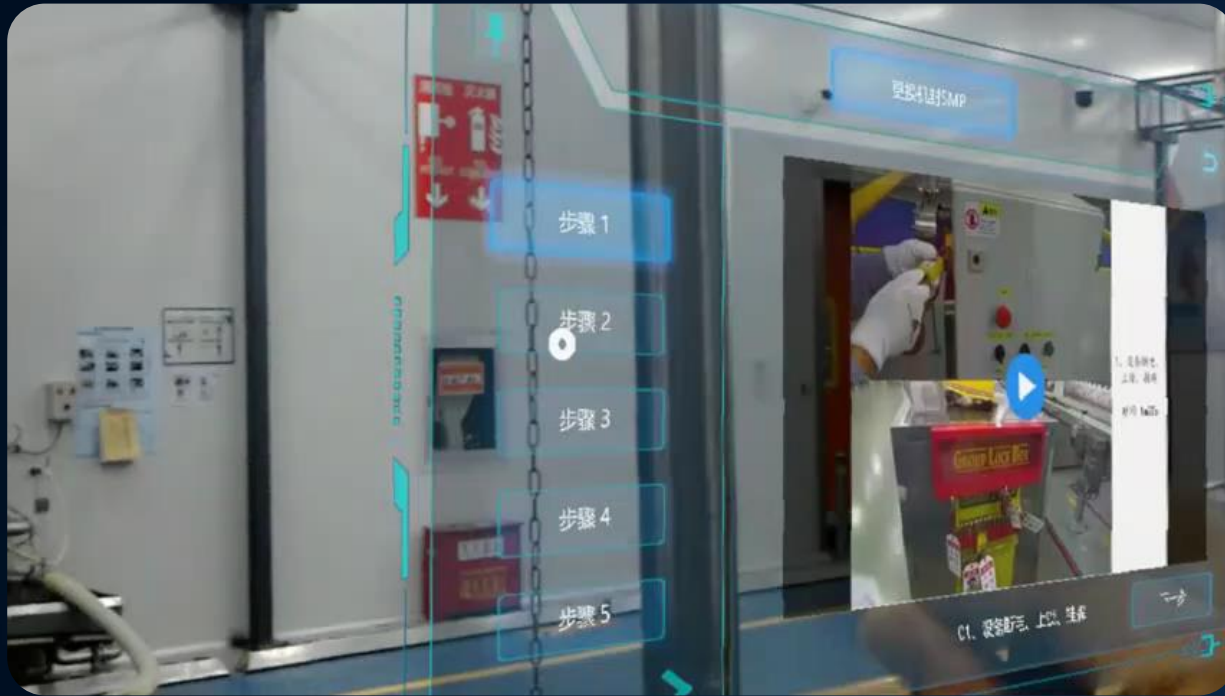

# Productivity Solution for Remote Meeting: BeamLink

BeamLink is the **first remote hologram meeting application** in China. With the face-to-face communication experience, people can concentrate more on the meeting content when they are in a hologram meeting. BeamLink helps improve the efficiency of remote meetings.

# Productivity Solution for Remote Assist: JTRA

1. Free field engineer's hands.

2. Accurate spatial annotations.

3. Cross-platform support.

4. Rich content formats.

JTRA uses AR/MR technology to help remote experts support field engineers more efficiently. A remote expert can transfer images, documents and 3D models to field engineer's headset. Meanwhile, the remote expert can also mark spatial annotations which appear directly at the target locations. **This solution makes the remote support scenario much more efficient than ever.**

# Productivity Solution for Training: JTWorkflow

JTWorkflow brings holographic step-by-step instructions to the field workers. All the operation details can be displayed directly on the target object. It makes a complicated operation training very simple, so that every trainee can go through the steps without trainer's involvement. **This solution improves the training efficiency and operation accuracy. It also reduces the demands for trainers.**