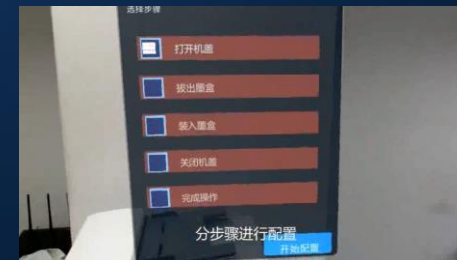

# Productivity Solution for Remote Assist: JTRA

1. Free field engineer's hands.

2. Accurate spatial annotations.

3. Cross-platform support.

4. Rich content formats.

JTRA uses AR/MR technology to help remote experts support field engineers more efficiently. A remote expert can transfer images, documents and 3D models to field engineer's headset. Meanwhile, the remote expert can also mark spatial annotations which appear directly at the target locations. **This solution makes the remote support scenario much more efficient than ever.**

# Productivity Solution for Training: JTWorkflow

JTWorkflow brings holographic step-by-step instructions to the field workers. All the operation details can be displayed directly on the target object. It makes a complicated operation training very simple, so that every trainee can go through the steps without trainer's involvement. **This solution improves the training efficiency and operation accuracy. It also reduces the demands for trainers.**

1. Create workflow sequences on the web.

2. Use HoloLens to scan the QR code to locate the anchor.

3. Login as a trainer and edit the training course step by step.

4. Login as a trainee and follow the instructions directed by HoloLens.