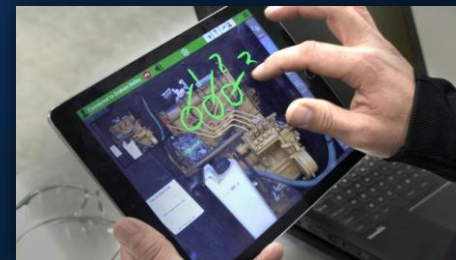

# Productivity Solution for Remote Meeting: BeamLink

BeamLink is the **first remote hologram meeting application** in China. With the face-to-face communication experience, people can concentrate more on the meeting content when they are in a hologram meeting. BeamLink helps improve the efficiency of remote meetings.

# Productivity Solution for Remote Assist: JTRA

1. Free field engineer's hands.

2. Accurate spatial annotations.

3. Cross-platform support.

4. Rich content formats.

JTRA uses AR/MR technology to help remote experts support field engineers more efficiently. A remote expert can transfer images, documents and 3D models to field engineer's headset. Meanwhile, the remote expert can also mark spatial annotations which appear directly at the target locations. **This solution makes the remote support scenario much more efficient than ever.**