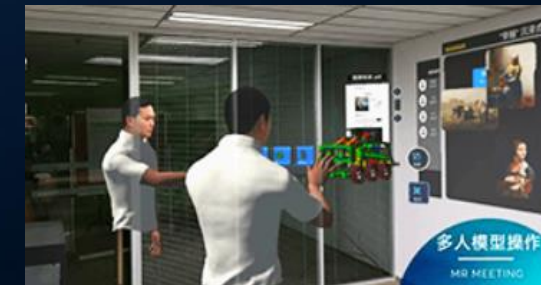

# Productivity Solution for Remote Meeting: BeamLink

BeamLink is the **first remote hologram meeting application** in China. With the face-to-face communication experience, people can concentrate more on the meeting content when they are in a hologram meeting. BeamLink helps improve the efficiency of remote meetings.

## Meeting Steps

1. Generate user's avatar with a picture.

2. Choose your outfit.

3. Select a meeting room.

4. Share content and collaborate in your space.

5. Use whiteboard and sticky notes.

6. Collaborate with 3D content.

# Productivity Solution for Remote Assist: JTRA

1. Free field engineer's hands.

2. Accurate spatial annotations.

3. Cross-platform support.

4. Rich content formats.

JTRA uses AR/MR technology to help remote experts support field engineers more efficiently. A remote expert can transfer images, documents and 3D models to field engineer's headset. Meanwhile, the remote expert can also mark spatial annotations which appear directly at the target locations. **This solution makes the remote support scenario much more efficient than ever.**